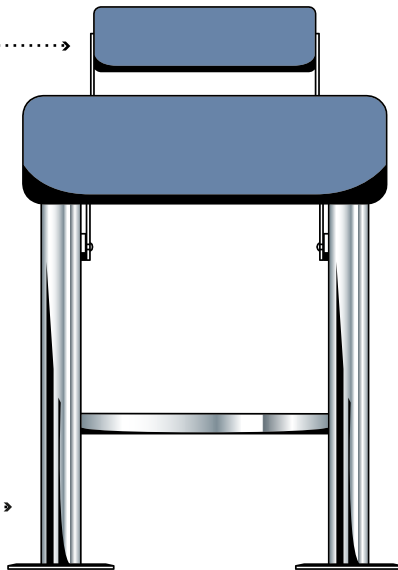

**FRONT VIEW
(BACKREST STOWED)**

Many reasons the serious mariner always insists on
Crown Ltd Leaning Post
for fine yachts.

- Planned yacht styling from the deck up
- In every way balanced and visually pleasing
- The finest materials, fit, and finish available
- Options to suit every need

FRONT VIEW

**FRONT VIEW
SINGLE POST**

**SIDE VIEW
SINGLE POST**

Patented "swingout" style,
lower lumbar backrest for
sit-on-top comfort. ....>

Vinyl upholstery standard.
Leather, Valtekez,
Ultraleather, Sunbrella
and C.O.M. available.

Unparalleled mirror
Polished Stainless Steel
(Satin Finish Available). ....>

**Four types of foam for
your ultimate comfort.**

The softest foam glued to
the upholstery for deep, rich
stitching and a soft hand. ....>

Stainless tube footrest
with 2" clearance from
pad-width and rounded
end-caps for added safety. ....>