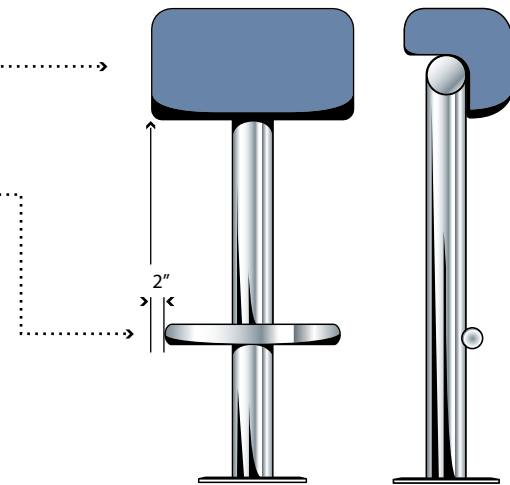

Many reasons the serious mariner always insists on
Crown Ltd Leaning Post
for fine yachts.

- Planned yacht styling from the deck up
- In every way balanced and visually pleasing
- The finest materials, fit, and finish available
- Options to suit every need

FRONT VIEW

**SIDE VIEW
DOUBLE POST w/ STOW-ACTION**

**FRONT VIEW
SINGLE POST**

**SIDE VIEW
SINGLE POST**

Patented "swingout" style,
lower lumbar backrest for
sit-on-top comfort.>

Vinyl upholstery standard.
Leather, Valtekez,
Ultraleather, Sunbrella
and C.O.M. available.

Stainless tube footrest
with 2" clearance from
pad-width and rounded
end-caps for added safety.>

**FRONT VIEW
(BACKREST STOWED)**

8" Millennium base plate
hole pattern.>