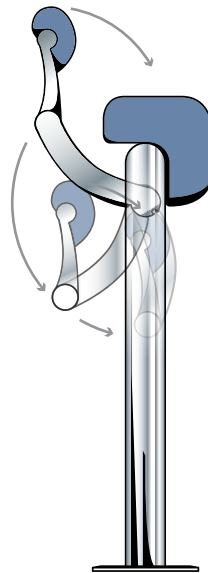

Many reasons the serious mariner always insists on
Crown Ltd Leaning Post
for fine yachts.

- Planned yacht styling from the deck up
- In every way balanced and visually pleasing
- The finest materials, fit, and finish available
- Options to suit every need

FRONT VIEW

**SIDE VIEW
DOUBLE POST w/ STOW-ACTION**

**FRONT VIEW
SINGLE POST**

**SIDE VIEW
SINGLE POST**

Patented "swingout" style,
lower lumbar backrest for
sit-on-top comfort.>

Vinyl upholstery standard.
Leather, Valtekez,
Ultraleather, Sunbrella
and C.O.M. available.

Unparalleled mirror
Polished Stainless Steel
(Satin Finish Available).>

**Four types of foam for
your ultimate comfort.**

The softest foam glued to
the upholstery for deep, rich
stitching and a soft hand.>

Stainless tube footrest
with 2" clearance from
pad-width and rounded
end-caps for added safety.>

**FRONT VIEW
(BACKREST STOWED)**

8" Millennium base plate
hole pattern.>