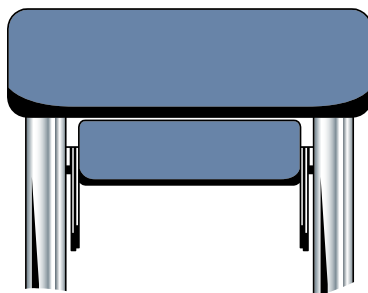

FRONT VIEW

**SIDE VIEW
DOUBLE POST w/ STOW-ACTION**

**FRONT VIEW
SINGLE POST**

**SIDE VIEW
SINGLE POST**

Patented "swingout" style,
lower lumbar backrest for
sit-on-top comfort.>

Vinyl upholstery standard.
Leather, Valtekez,
Ultraleather, Sunbrella
and C.O.M. available.

Stainless tube footrest
with 2" clearance from
pad-width and rounded
end-caps for added safety.>

**FRONT VIEW
(BACKREST STOWED)**

8" Millennium base plate
hole pattern.>