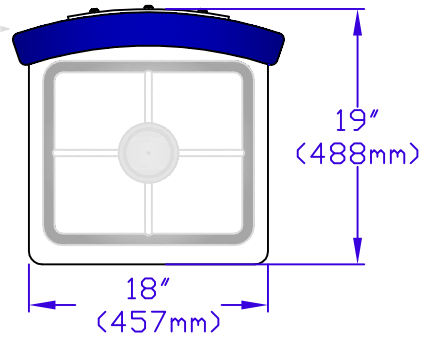

Four foam stiffness' for your ultimate comfort.

The softest foam fixed to upholstery for deep rich stitching and a soft hand.

Large soft arched backrest for added comfort

Adjustable height footrest - Square.