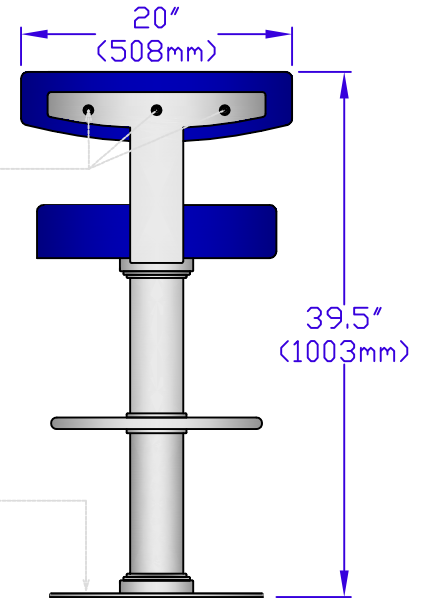

Four foam stiffness' for your ultimate comfort.

The softest foam fixed to upholstery for deep rich stitching and a soft hand.

Large soft arched backrest for added comfort

Adjustable height footrest - Square.

Unlque "mhl" Step Button fasteners

  
**Crown Ltd**

1001 STALEY AVENUE  
SAVANNAH, GEORGIA 31405 (Tel : 912 352 0715)

**Drawing Title:**

**Monaco Stool**