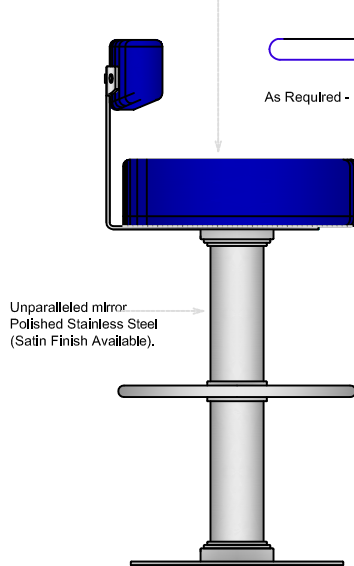

Four foam stiffness' for your ultimate comfort.

The softest foam fixed to upholstery for deep rich stitching and a soft hand.

Large soft arched backrest for added comfort

Adjustable height footrest - Square.

Unlque "mhl" Step Button fasteners

  
**Crown Ltd**

1001 STALEY AVENUE  
SAVANNAH, GEORGIA 31405 (Tel : 912 352 0715)

**Drawing Title:**

**Monaco Stool**