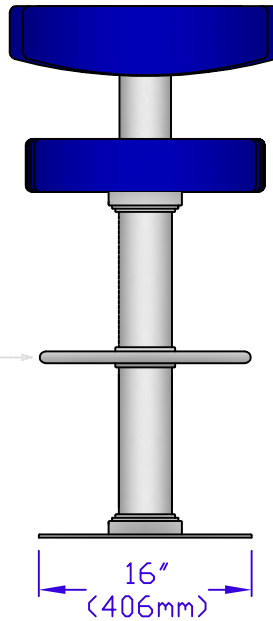

Four foam stiffness' for your ultimate comfort.

The softest foam fixed to upholstery for deep rich stitching and a soft hand.

Large soft arched backrest for added comfort

Adjustable height footrest - Square.

Unlque "mhl" Step Button fasteners

  
**Crown Ltd**

1001 STALEY AVENUE  
SAVANNAH, GEORGIA 31405 (Tel : 912 352 0715)

**Drawing Title:**

**Monaco Stool**