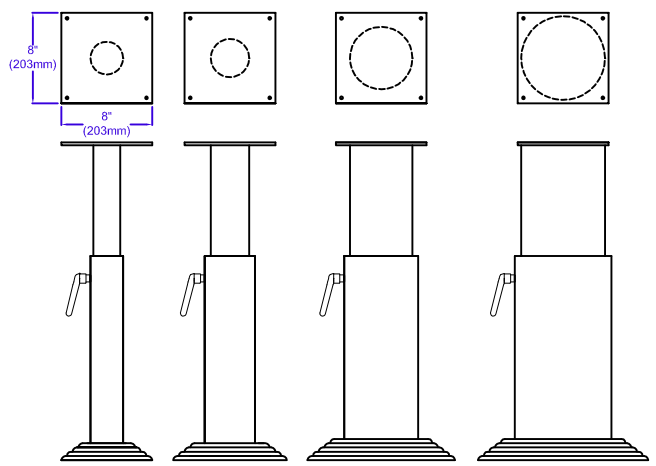

Standard Millennium Base

I.D. base

I.D. base

I.D. base

Step Base option

Table slide option

Crown Ltd
 101 STALEY AVENUE SAVANNAH
 GEORGIA 31405 (912) 352 0713

This drawing is the property of CROWN Ltd. It is not to be reproduced or copied unless authorized by written consent from Crown Ltd.

Drawing Title:

Drawn by:	Date:	Approved:	Revision:
Checked by:	Date:	Date:	
Scale:			