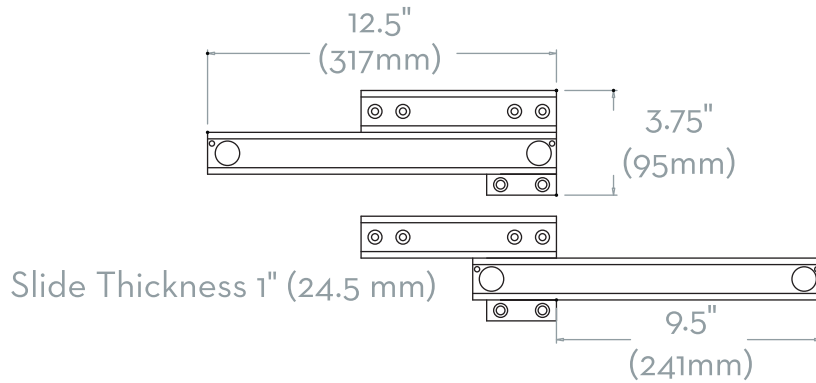

## PULL-OUT LEAF SUPPORT

## STANDARD TABLETOP SLIDE

24" (610mm) Total Slide Travel  
Tabletop Slide adds .625" (16mm) to pedestal height.

PULL-OUT LEAF SUPPORT AND STANDARD TABLETOP SLIDE

Copyright Crown Ltd

**CROWN LTD**  
HANDCRAFTED YACHT SEATING