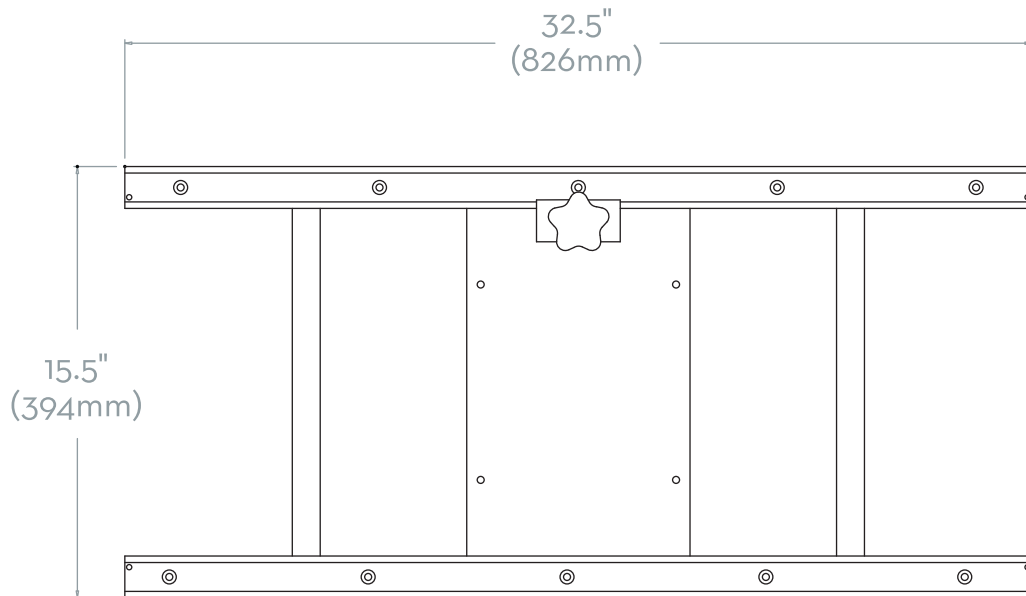

## PULL-OUT LEAF SUPPORT

## STANDARD TABLETOP SLIDE

24" (610mm) Total Slide Travel  
Tabletop Slide adds .625" (16mm) to pedestal height.

PULL-OUT LEAF SUPPORT AND STANDARD TABLETOP SLIDE

Copyright Crown Ltd

**CROWN LTD**  
HANDCRAFTED YACHT SEATING